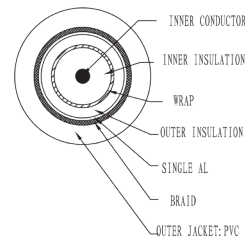

Cross section