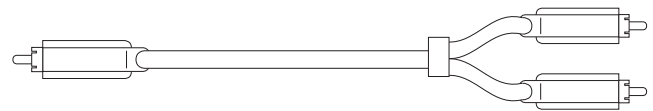

- 50 Ω defined wave impedance
- pure copper conductor and 2-way shielding for clear signal quality
- 24-Karat gold plated contacts for minimum transfer resistances

Specifications

Connections	
Plug material:	triple-coated PVC / ABS
Contact material:	24-Karat gold plated
Shielding:	yes
Port 1, type:	RCA plug (RCA)
Connector 1, connector length (mm):	39.8
Connector 1, connector width (mm):	14.0
Connector 1, connector height (mm):	14.0
Port 2, type:	2 x RCA plug (RCA)
Connector 2, connector length (mm):	39.8
Connector 2, connector width (mm):	14.0
Connector 2, connector height (mm):	14.0

cable	
Type:	double core round cable
Length (m):	1 | 2 | 3 | 5 | 7.5 | 10 | 15 | 20
Inner conductor material:	OFC (Oxygen free copper)
Inner conductor diameter (mm):	25 x 0.120
AWG:	23
Number of shieldings:	2 x
Type of 1st shielding	Aluminium foil
Type of 2nd shielding	Copper braid 96 wires x 0.12 mm cross section
Outer sheath material:	highly elastic PVC
Outer sheath diameter (mm):	6.0
Kink protection:	on both sides

Signal transmission	
Transmission modes:	analog audio signals
max. Bandwidth (MHz):	10.0
Capacitance (pF):	155
Characteristic impedance (Ω):	50

General	
Operating temperature from / to (°C):	-10 / +80
Warranty (years):	10

casual