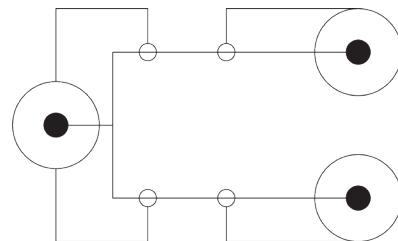

cable	
Type:	double core round cable
Length (m):	1 2 3 5 7.5 10 15 20
Inner conductor material:	OFC (Oxygen free copper)
Inner conductor diameter (mm):	25 x 0.120
AWG:	23
Number of shieldings:	2 x
Type of 1st shielding	Aluminium foil
Type of 2nd shielding	Copper braid 96 wires x 0.12 mm cross section
Outer sheath material:	highly elastic PVC
Outer sheath diameter (mm):	6.0
Kink protection:	on both sides

casual

Cross section

Wiring diagram

Subwoofer cable

Y- Cinch cable for active subwoofer with stereo input

Article no.	Cable lengths (m)	Packaging dimensions (mm)	Weight (kg)	Figure	EAN Code
70454	1.00	Single carton: 185 x 80 x 25 Master carton (40 pcs.): 400 x 295 x 235	Single carton: 0.11 Master carton: 6.00		4 040849 704543
70456	2.00	Single carton: 185 x 80 x 35 Master carton (30 pcs.): 425 x 270 x 235	Single carton: 0.16 Master carton: 5.80		4 040849 704567
70457	3.00	Single carton: 185 x 180 x 40 Master carton (24 pcs.): 400 x 285 x 435	Single carton: 0.25 Master carton: 6.50		4 040849 704574
70458	5.00	Single carton: 185 x 180 x 40 Master carton (24 pcs.): 400 x 285 x 435	Single carton: 0.34 Master carton: 8.70		4 040849 704581
70459	7.50	Single carton: 185 x 180 x 55 Master carton (20 pcs.): 400 x 310 x 435	Single carton: 0.47 Master carton: 10.70		4 040849 704598
70460	10.0	Single carton: 185 x 180 x 55 Master carton (20 pcs.): 400 x 310 x 435	Single carton: 0.57 Master carton: 12.00		4 040849 704604
70462	15.00	Single carton: 185 x 180 x 75 Master carton (16 pcs.): 400 x 335 x 435	Single carton: 0.81 Master carton: 14.60		4 040849 704628
70463	20.00	Single carton: 185 x 180 x 75 Master carton (16 pcs.): 400 x 335 x 435	Single carton: 0.90 Master carton: 18.00		4 040849 704635